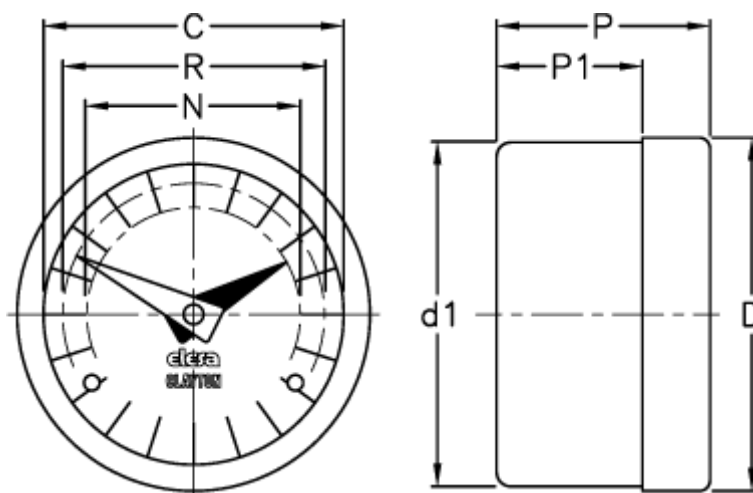

Article number: 2307071101

Description: E+G Gravity indicator
GA12-0060-D

Measures

| | | |
|----|---|------|
| C | = | 60 |
| D | = | 68.5 |
| D1 | = | 67.0 |
| N | = | 44 |
| P | = | 32 |
| P1 | = | 25.0 |
| R | = | 51 |